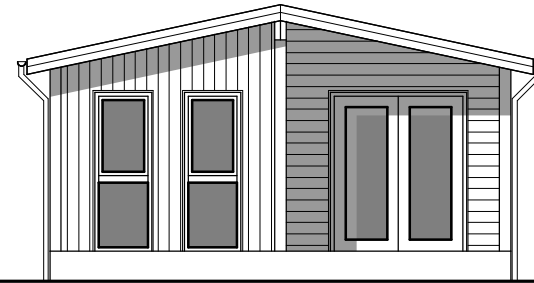

SIDE ELEVATION

FRONT ELEVATION

FLOOR PLAN

PURE BUILDINGS

The Royal Bath &
West Showground,
Shepton Mallett,
Somerset,
BA4 6QN

Tel: 01749 345444
Fax: 01749 345888
Website: www.purebuildings.com
e-mail: enquiries@purebuildings.com

Title:

2 BEDROOM MOBILE HOME
9.8m x 6.1m

Scale:	Date:	Drawn:	Paper Size:
1:100	JUNE'10	NG	A3

Project No:	Drawing No:	Rev:
	987.5	

© 2009 COPYRIGHT Woodcraft Homes Limited owns the copyright to this plan and any implied licence is expressly excluded. The replication, copying, altering or any other activity, use or dealing with this plan by any person is prohibited without prior written consent of a director of Woodcraft Homes Limited.