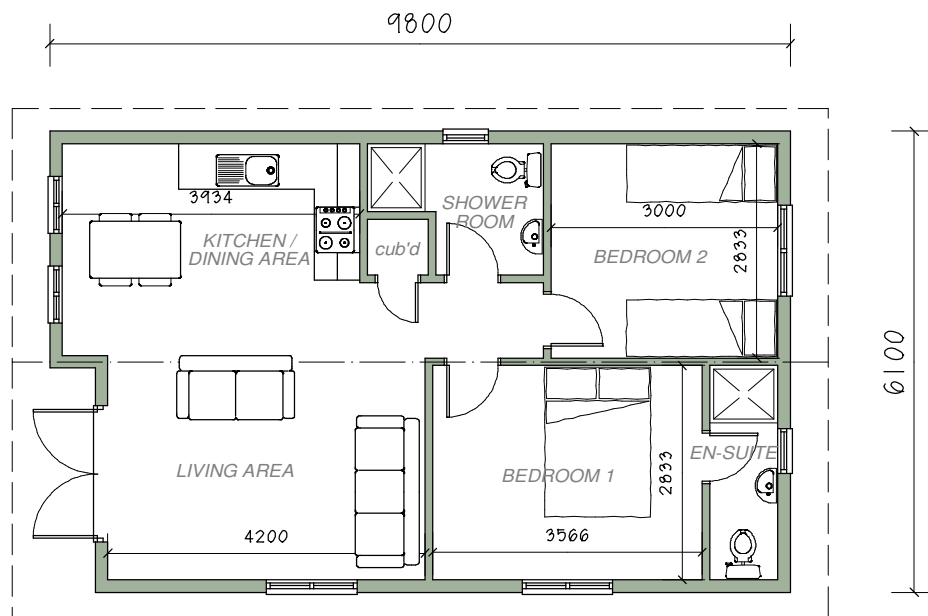

SIDE ELEVATION

FRONT ELEVATION

FLOOR PLAN

PURE BUILDINGS

The Royal Bath &
West Showground,
Shepton Mallett,
Somerset,
BA4 6QN

Tel: 01749 345444
Fax: 01749 345888
Website: www.purebuildings.com
e-mail: enquiries@purebuildings.com

Title:

2 BEDROOM MOBILE HOME
9.8m x 6.1m

Scale:	Date:	Drawn:	Paper Size:
1:100	JUNE'10	NG	A3

Project No:	Drawing No:	Rev:
	987.5	

© 2009 COPYRIGHT Woodcraft Homes Limited owns the copyright to this plan and any implied licence is expressly excluded. The replication, copying, altering or any other activity, use or dealing with this plan by any person is prohibited without prior written consent of a director of Woodcraft Homes Limited.