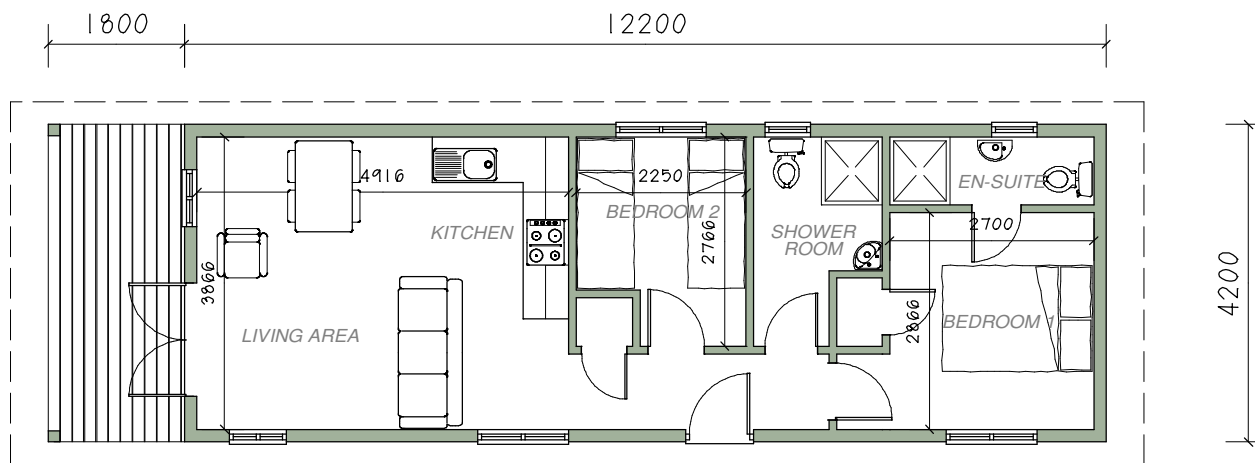

SIDE ELEVATION

FRONT ELEVATION

FLOOR PLAN

PURE BUILDINGS

The Royal Bath &
West Showground,
Shepton Mallett,
Somerset,
BA4 6QN

Tel: 01749 345444
Fax: 01749 345888
Website: www.purebuildings.com
e-mail: enquiries@purebuildings.com

Title:

2 BEDROOM MOBILE HOME
12.2m x 4.2m

Scale:	Date:	Drawn:	Paper Size:
1:100	JUNE'10	NG	A3

Project No:	Drawing No:	Rev:
	987.4	

© 2009 COPYRIGHT Woodcraft Homes Limited owns the copyright to this plan and any implied licence is expressly excluded. The replication, copying, altering or any other activity, use or dealing with this plan by any person is prohibited without prior written consent of a director of Woodcraft Homes Limited.