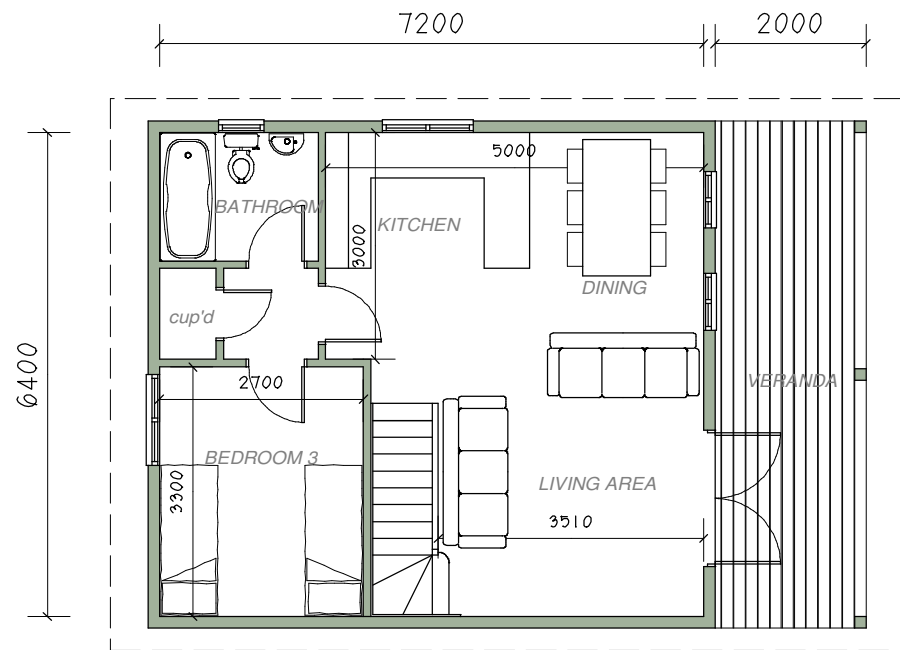

SIDE ELEVATION

FRONT ELEVATION

GROUND FLOOR PLAN

FIRST FLOOR PLAN

PURE BUILDINGS
 The Royal Bath &
 West Showground,
 Shepton Mallett,
 Somerset,
 BA4 6QN
 Tel: 01749 345444
 Fax: 01749 345888
 Website: www.purebuildings.com
 e-mail: enquiries@purebuildings.com

Title:
**3 BEDROOM
 2 STOREY LODGE**

Scale: 1:100	Date: JULY'10	Drawn: NG	Paper Size: A3
Project No:	Drawing No: 980.7	Rev:	

© 2009 COPYRIGHT Woodcraft Homes Limited owns the copyright to this plan and any implied licence is expressly excluded. The replication, copying, altering or any other activity, use or dealing with this plan by any person is prohibited without prior written consent of a director of Woodcraft Homes Limited.