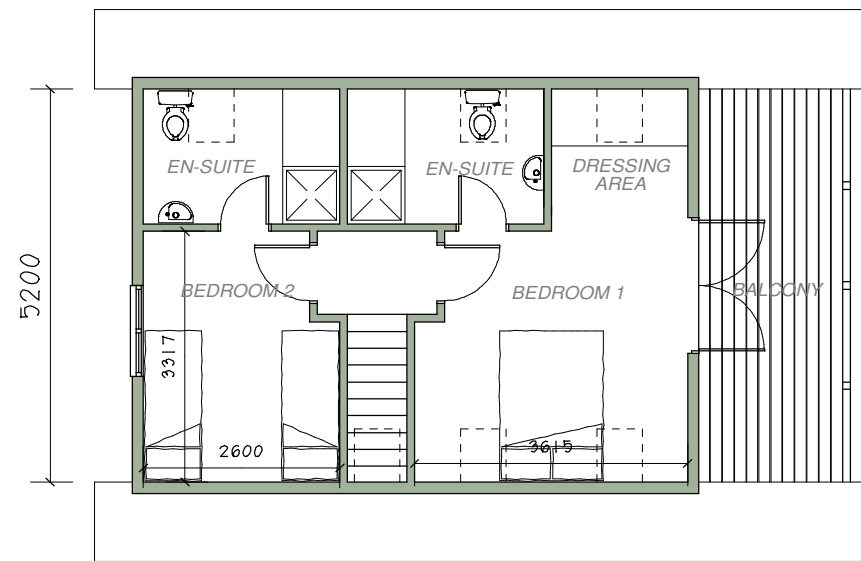

SIDE ELEVATION

FRONT ELEVATION

GROUND FLOOR PLAN

FIRST FLOOR PLAN

PURE BUILDINGS
 The Royal Bath &
 West Showground,
 Shepton Mallett,
 Somerset,
 BA4 6QN
 Tel: 01749 345444
 Fax: 01749 345888
 Website: www.purebuildings.com
 e-mail: enquiries@purebuildings.com

Title:
**3 BEDROOM
 2 STOREY LODGE**

Scale: 1:100	Date: JULY'10	Drawn: NG	Paper Size: A3
Project No:	Drawing No: 980.7	Rev:	

© 2009 COPYRIGHT Woodcraft Homes Limited owns the copyright to this plan and any implied licence is expressly excluded. The replication, copying, altering or any other activity, use or dealing with this plan by any person is prohibited without prior written consent of a director of Woodcraft Homes Limited.