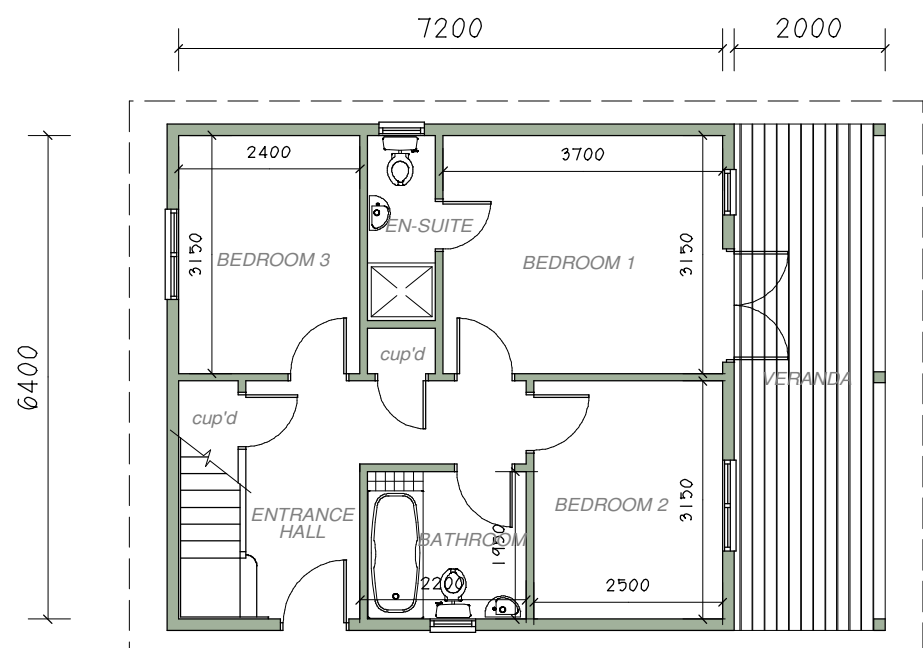

SIDE ELEVATION

FRONT ELEVATION

GROUND FLOOR PLAN

FIRST FLOOR PLAN

PURE BUILDINGS

The Royal Bath &
West Showground,
Shepton Mallett,
Somerset.
BA4 6QN

Tel: 01749 345444
Fax: 01749 345888
Website: www.purebuildings.com
e-mail: enquiries@purebuildings.com

Title:

**3 BEDROOM
2 STOREY LODGE**

Scale:	Date:	Drawn:	Paper Size:
1:100	JULY'10	NG	A3

Project No:	Drawing No:	Rev:
	980.6	

© 2009 COPYRIGHT Woodcraft Homes Limited owns the copyright to this plan and any implied licence is expressly excluded. The replication, copying, altering or any other activity, use or dealing with this plan by any person is prohibited without prior written consent of a director of Woodcraft Homes Limited.