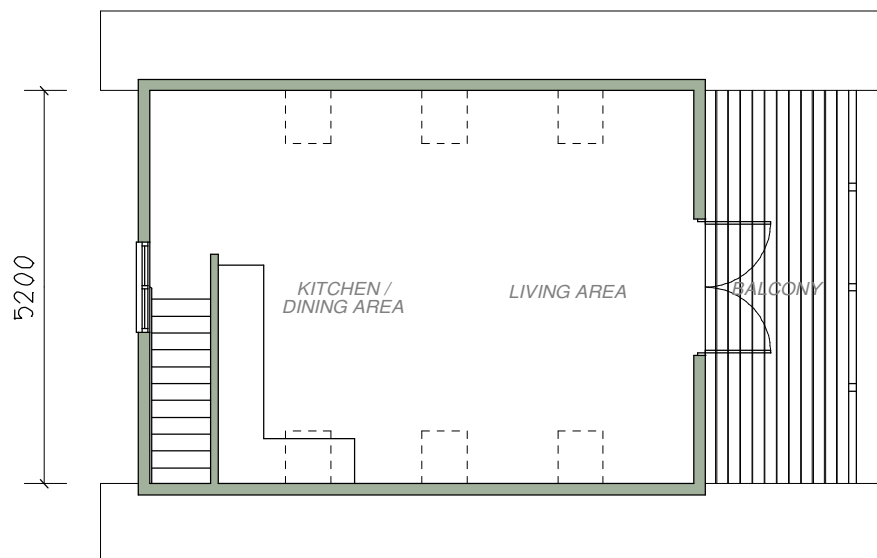

SIDE ELEVATION

FRONT ELEVATION

GROUND FLOOR PLAN

FIRST FLOOR PLAN

PURE BUILDINGS

The Royal Bath &
West Showground,
Shepton Mallett,
Somerset.
BA4 6QN

Tel: 01749 345444
Fax: 01749 345888
Website: www.purebuildings.com
e-mail: enquiries@purebuildings.com

Title:

**3 BEDROOM
2 STOREY LODGE**

Scale:	Date:	Drawn:	Paper Size:
1:100	JULY'10	NG	A3

Project No:	Drawing No:	Rev:
	980.6	

© 2009 COPYRIGHT Woodcraft Homes Limited owns the copyright to this plan and any implied licence is expressly excluded. The replication, copying, altering or any other activity, use or dealing with this plan by any person is prohibited without prior written consent of a director of Woodcraft Homes Limited.