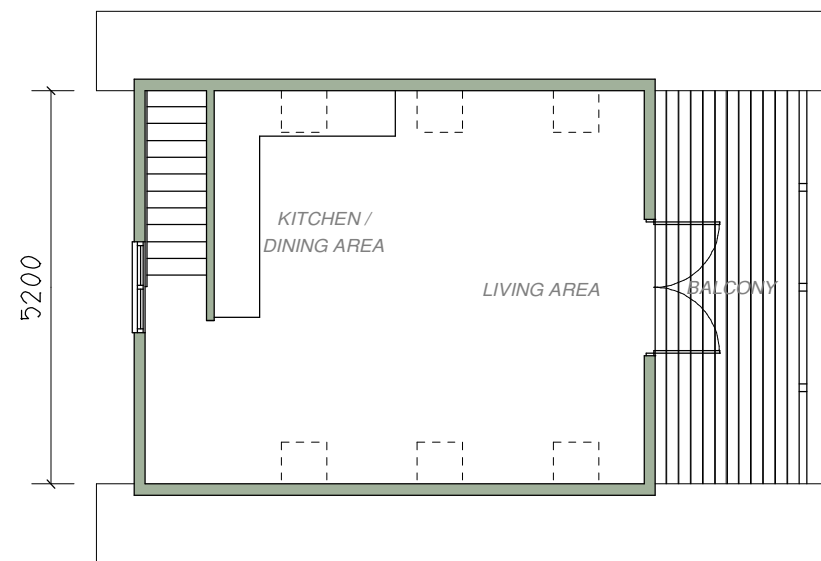

SIDE ELEVATION

FRONT ELEVATION

GROUND FLOOR PLAN

FIRST FLOOR PLAN

PURE BUILDINGS

The Royal Bath &
West Showground,
Shepton Mallett,
Somerset.
BA4 6QN

Tel: 01749 345444
Fax: 01749 345888
Website: www.purebuildings.com
e-mail: enquiries@purebuildings.com

Title:

**2 BEDROOM
2 STOREY LODGE**

Scale:	Date:	Drawn:	Paper Size:
1:100	JULY'10	NG	A3

Project No:	Drawing No:	Rev:
	980.5	

© 2009 COPYRIGHT Woodcraft Homes Limited owns the copyright to this plan and any implied licence is expressly excluded. The replication, copying, altering or any other activity, use or dealing with this plan by any person is prohibited without prior written consent of a director of Woodcraft Homes Limited.