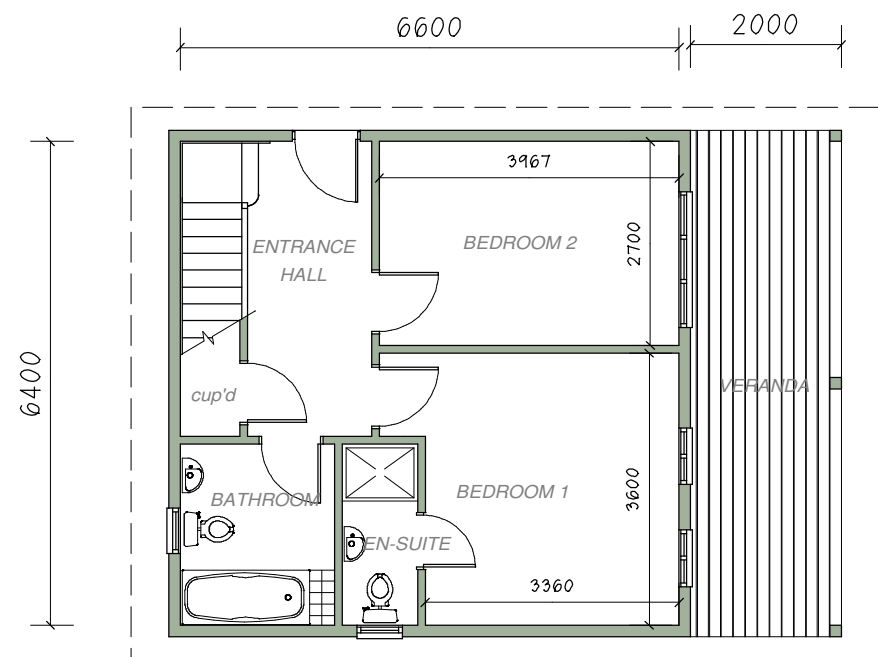

SIDE ELEVATION

FRONT ELEVATION

GROUND FLOOR PLAN

FIRST FLOOR PLAN

PURE BUILDINGS

The Royal Bath &
West Showground,
Shepton Mallett,
Somerset.
BA4 6QN

Tel: 01749 345444
Fax: 01749 345888
Website: www.purebuildings.com
e-mail: enquiries@purebuildings.com

Title:

**2 BEDROOM
2 STOREY LODGE**

Scale:	Date:	Drawn:	Paper Size:
1:100	JULY'10	NG	A3

Project No:	Drawing No:	Rev:
	980.5	

© 2009 COPYRIGHT Woodcraft Homes Limited owns the copyright to this plan and any implied licence is expressly excluded. The replication, copying, altering or any other activity, use or dealing with this plan by any person is prohibited without prior written consent of a director of Woodcraft Homes Limited.