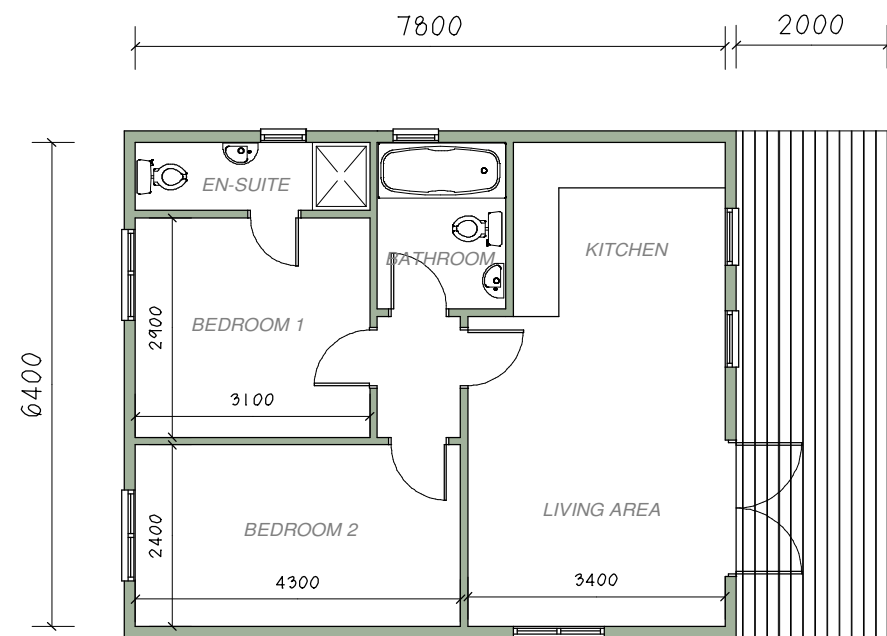

SIDE ELEVATION

FRONT ELEVATION

FLOOR PLAN

PURE BUILDINGS

The Royal Bath &
West Showground,
Shepton Mallett,
Somerset.
BA4 6QN

Tel: 01749 345444
Fax: 01749 345888
Website: www.purebuildings.com
e-mail: enquiries@purebuildings.com

Title:

2 BEDROOM LODGE

Scale:	Date:	Drawn:	Paper Size:
1:100	JULY'10	NG	A3

Project No:	Drawing No:	Rev:
	979.8	

© 2009 COPYRIGHT Woodcraft Homes Limited owns the copyright to this plan and any implied licence is expressly excluded. The replication, copying, altering or any other activity, use or dealing with this plan by any person is prohibited without prior written consent of a director of Woodcraft Homes Limited.