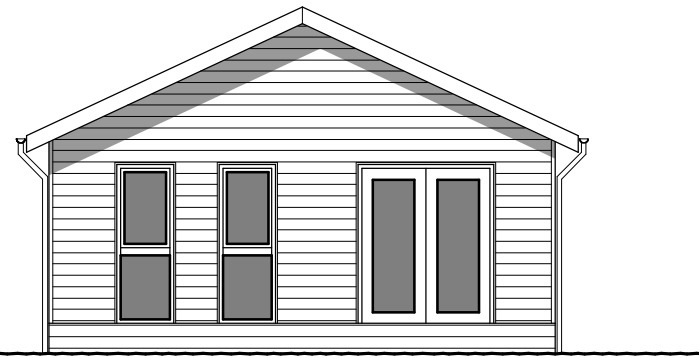

SIDE ELEVATION

FRONT ELEVATION

FRONT ELEVATION

**PURE BUILDINGS**

The Royal Bath &  
West Showground,  
Shepton Mallett,  
Somerset.  
BA4 6QN

Tel: 01749 345444  
Fax: 01749 345888  
Website: www.purebuildings.com  
e-mail: enquiries@purebuildings.com

Title:

**3 BEDROOM LODGE**

Scale:	Date:	Drawn:	Paper Size:
1:100	JULY'10	NG	A3

Project No:	Drawing No:	Rev:
	979.6	

© 2009 COPYRIGHT Woodcraft Homes Limited owns the copyright to this plan and any implied licence is expressly excluded. The replication, copying, altering or any other activity, use or dealing with this plan by any person is prohibited without prior written consent of a director of Woodcraft Homes Limited.