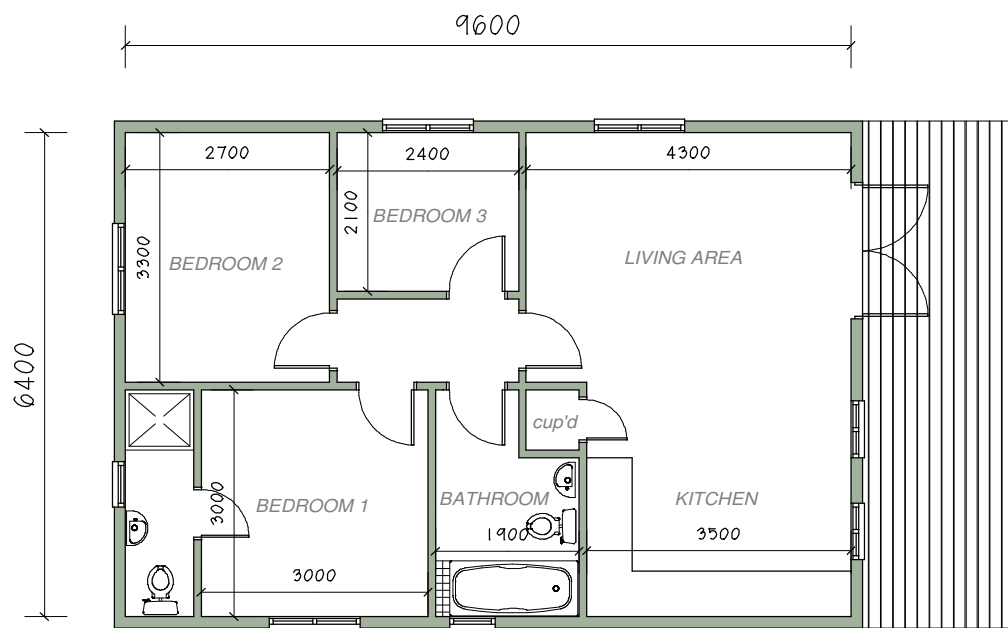

SIDE ELEVATION

FRONT ELEVATION

FRONT ELEVATION

**PURE BUILDINGS**

The Royal Bath &  
West Showground,  
Shepton Mallett,  
Somerset.  
BA4 6QN

Tel: 01749 345444  
Fax: 01749 345888  
Website: www.purebuildings.com  
e-mail: enquiries@purebuildings.com

Title:

**3 BEDROOM LODGE**

Scale:	Date:	Drawn:	Paper Size:
1:100	JULY'10	NG	A3

Project No:	Drawing No:	Rev:
	979.6	

© 2009 COPYRIGHT Woodcraft Homes Limited owns the copyright to this plan and any implied licence is expressly excluded. The replication, copying, altering or any other activity, use or dealing with this plan by any person is prohibited without prior written consent of a director of Woodcraft Homes Limited.