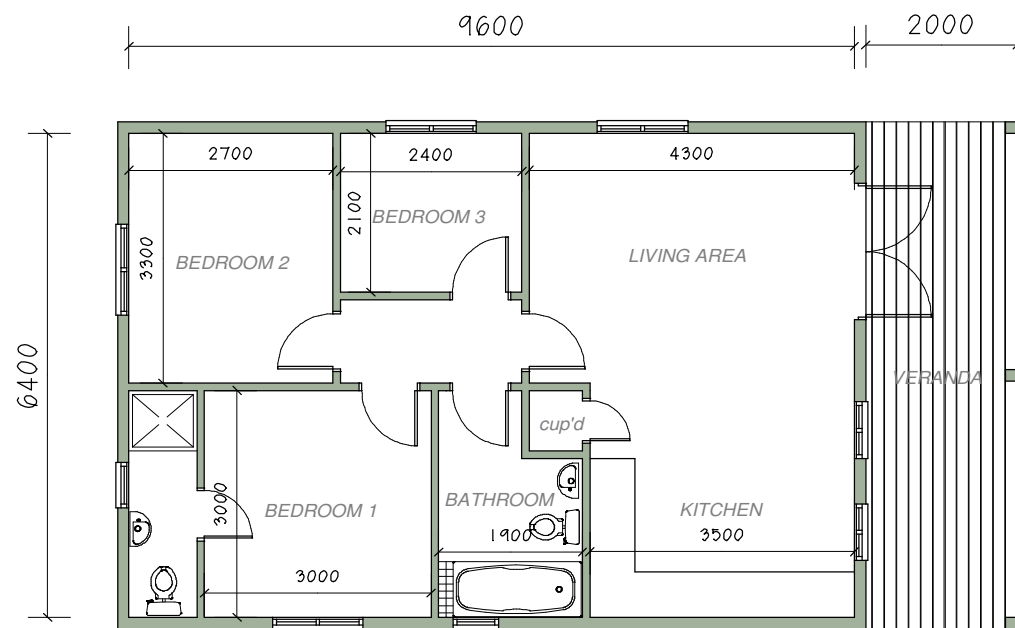

SIDE ELEVATION

FRONT ELEVATION

FLOOR PLAN

PURE BUILDINGS

The Royal Bath &
West Showground,
Shepton Mallett,
Somerset.
BA4 6QN

Tel: 01749 345444
Fax: 01749 345888
Website: www.purebuildings.com
e-mail: enquiries@purebuildings.com

Title:

3 BEDROOM LODGE

Scale:	Date:	Drawn:	Paper Size:
1:100	JULY'10	NG	A3

Project No:	Drawing No:	Rev:
	979.5	

© 2009 COPYRIGHT Woodcraft Homes Limited owns the copyright to this plan and any implied licence is expressly excluded. The replication, copying, altering or any other activity, use or dealing with this plan by any person is prohibited without prior written consent of a director of Woodcraft Homes Limited.