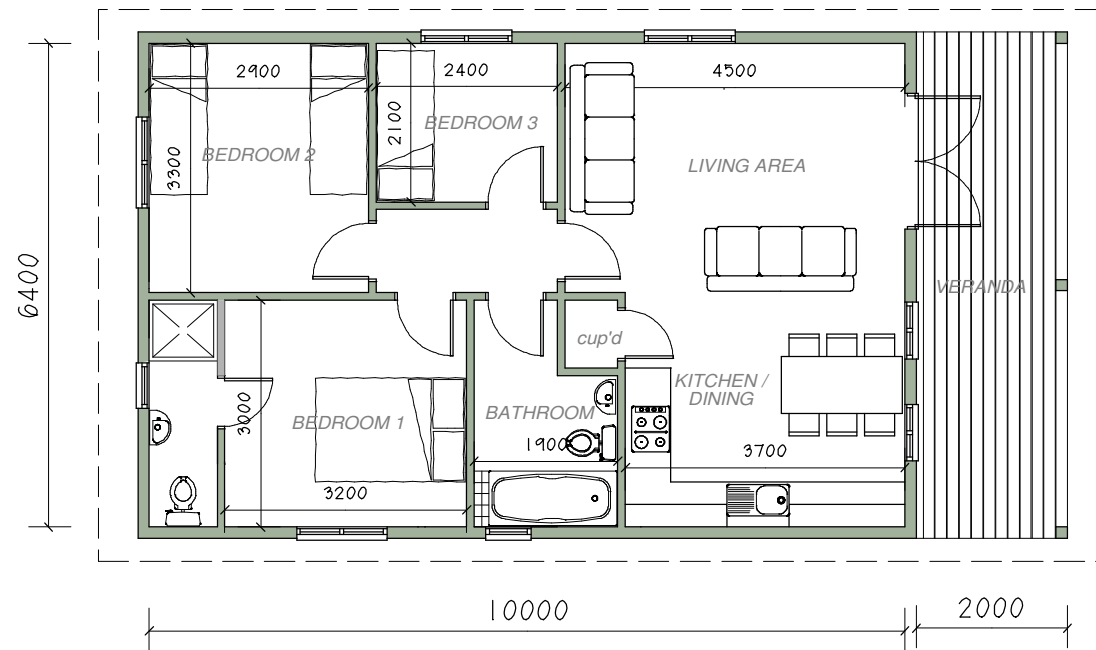

FLOOR PLAN

PURE BUILDINGS

The Royal Bath &
West Showground,
Shepton Mallett,
Somerset.
BA4 6QN

Title:

3 BEDROOM LODGE

Scale:	Date:	Drawn:	Paper Size:
1:100	JULY'10	NG	A3

Project No:	Drawing No:	Rev:
	979.4	

© 2009 COPYRIGHT Woodcraft Homes Limited owns the copyright to this plan and any implied licence is expressly excluded. The replication, copying, altering or any other activity, use or dealing with this plan by any person is prohibited without prior written consent of a director of Woodcraft Homes Limited.