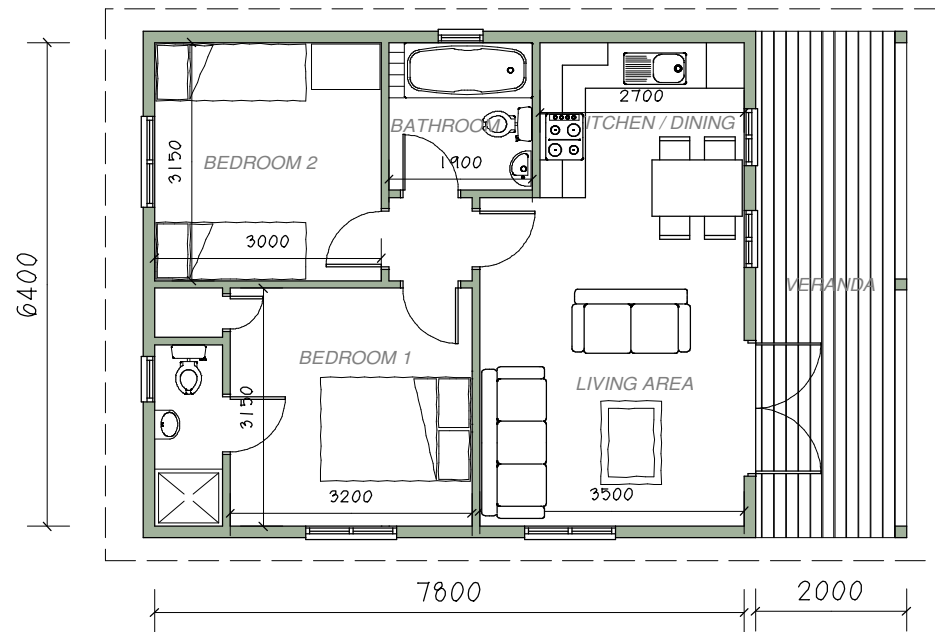

SIDE ELEVATION

FRONT ELEVATION

SIDE ELEVATION

REAR ELEVATION

FLOOR PLAN

PURE BUILDINGS

The Royal Bath &
West Showground,
Shepton Mallett,
Somerset.
BA4 6QN

Tel: 01749 345444
Fax: 01749 345888
Website: www.purebuildings.com
e-mail: enquiries@purebuildings.com

Title:

2 BEDROOM LODGE

Scale:	Date:	Drawn:	Paper Size:
1:100	JULY'10	NG	A3

Project No:	Drawing No:	Rev:
	979.1	

© 2009 COPYRIGHT Woodcraft Homes Limited owns the copyright to this plan and any implied licence is expressly excluded. The replication, copying, altering or any other activity, use or dealing with this plan by any person is prohibited without prior written consent of a director of Woodcraft Homes Limited.