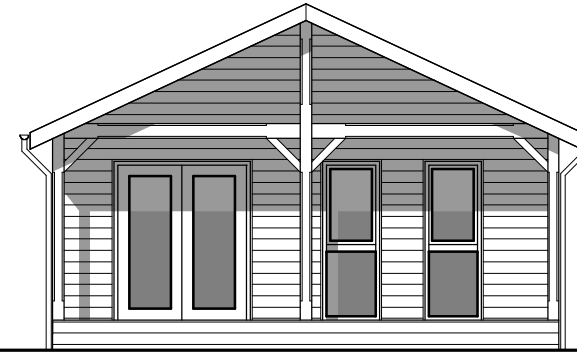

SIDE ELEVATION

FRONT ELEVATION

SIDE ELEVATION

REAR ELEVATION

FLOOR PLAN

PURE BUILDINGS

The Royal Bath &
West Showground,
Shepton Mallett,
Somerset.
BA4 6QN

Tel: 01749 345444
Fax: 01749 345888
Website: www.purebuildings.com
e-mail: enquiries@purebuildings.com

Title:

2 BEDROOM LODGE

Scale:	Date:	Drawn:	Paper Size:
1:100	JULY'10	NG	A3

Project No:	Drawing No:	Rev:
	979.1	

© 2009 COPYRIGHT Woodcraft Homes Limited owns the copyright to this plan and any implied licence is expressly excluded. The replication, copying, altering or any other activity, use or dealing with this plan by any person is prohibited without prior written consent of a director of Woodcraft Homes Limited.