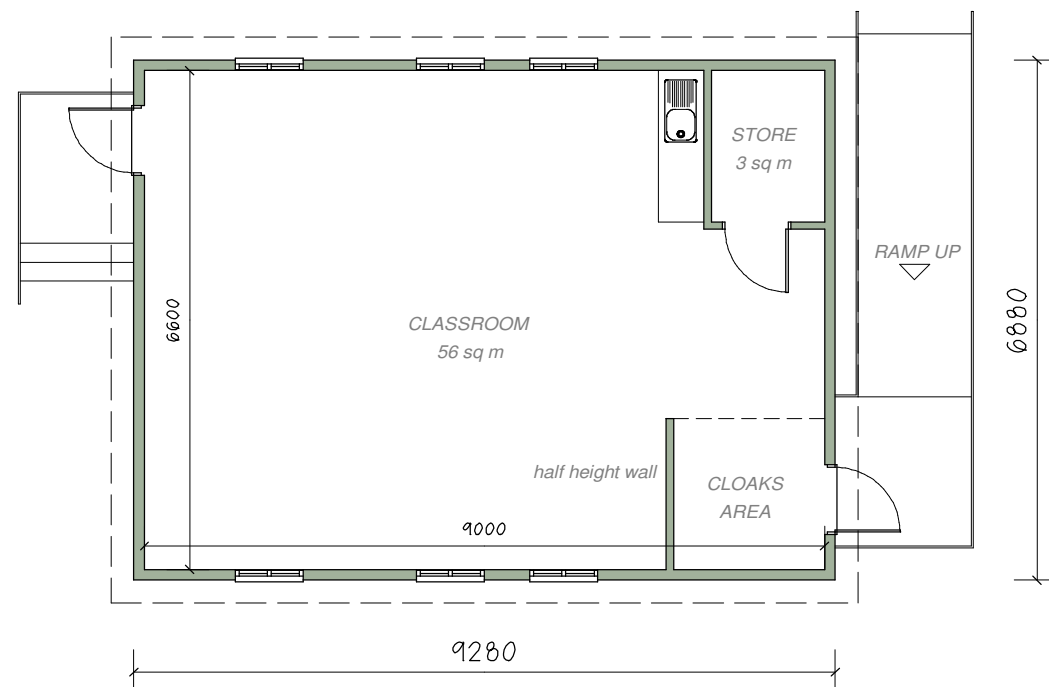

SIDE ELEVATION

APPROACH ELEVATION

SIDE ELEVATION

REAR ELEVATION

FLOOR PLAN

PURE BUILDINGS

The Royal Bath &
West Showground,
Shepton Mallett,
Somerset.
BA4 6QN

Tel: 01749 345444
Fax: 01749 345888
Website: www.purebuildings.com
e-mail: enquiries@purebuildings.com

Title:

56 sq m CLASSROOM
store + sink + cloaks area

Scale:	Date:	Drawn:	Paper Size:
1:100	JUNE'10	NG	A3

Project No:	Drawing No:	Rev:
	966.21	

© 2009 COPYRIGHT Woodcraft Homes Limited owns the copyright to this plan and any implied licence is expressly excluded. The replication, copying, altering or any other activity, use or dealing with this plan by any person is prohibited without prior written consent of a director of Woodcraft Homes Limited.