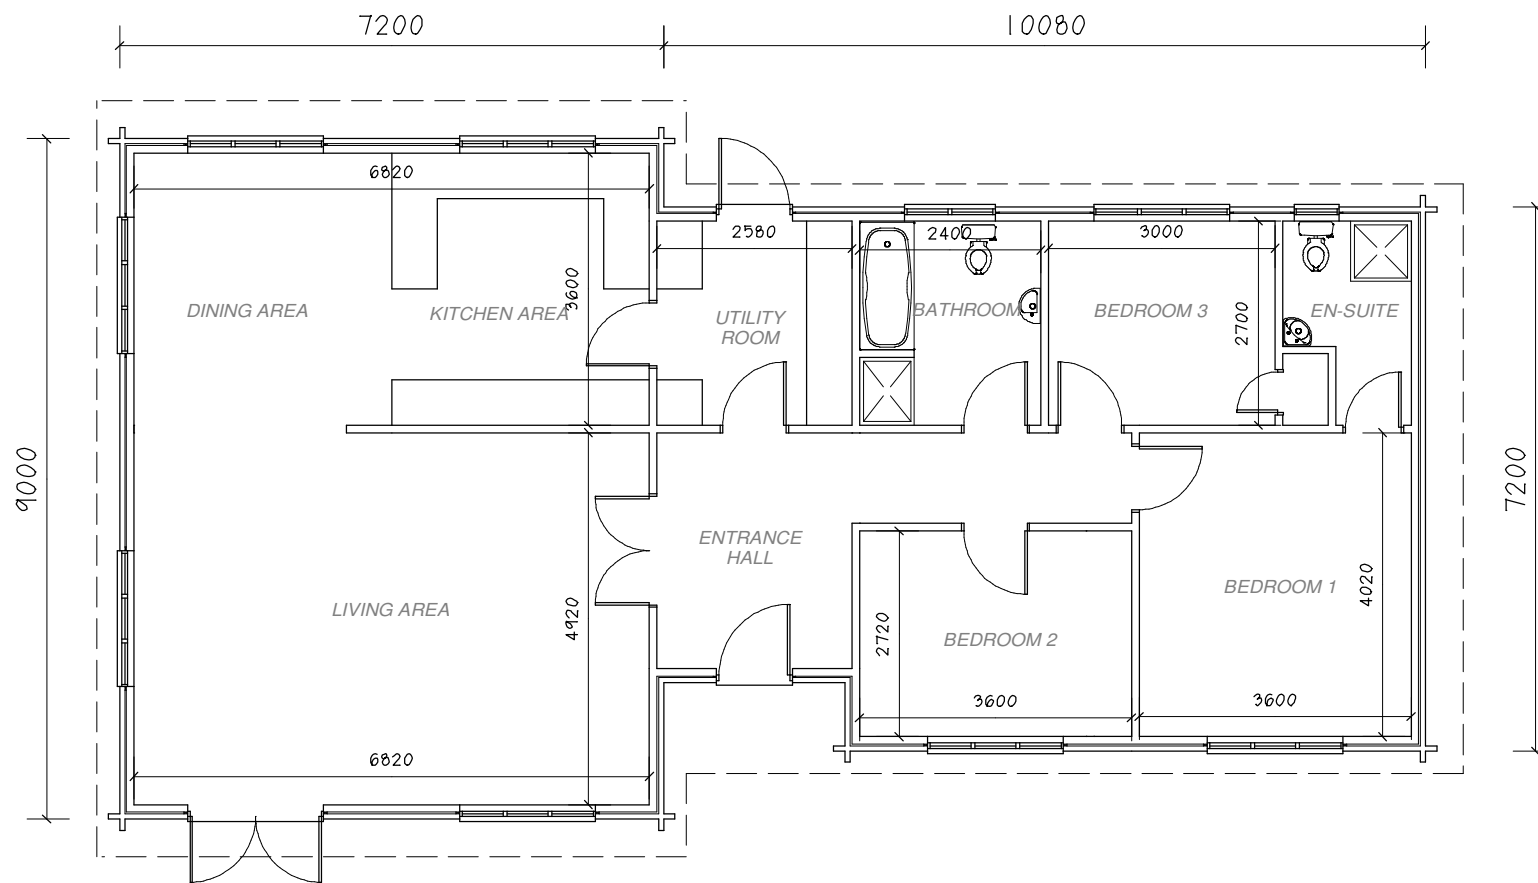

REAR ELEVATION

PURE BUILDINGS

The Royal Bath &
West Showground,
Shepton Mallett,
Somerset.
BA4 6QN

Tel: 01749 345444
Fax: 01749 345888
Website: www.purebuildings.com
e-mail: enquiries@purebuildings.com

Title:

3 BEDROOM DWELLING

Scale:	Date:	Drawn:	Paper Size:
1:50	JULY'10	NG	A3

Project No:	Drawing No:	Rev:
	925.1	

© 2009 COPYRIGHT Woodcraft Homes Limited owns the copyright to this plan and any implied licence is expressly excluded. The replication, copying, altering or any other activity, use or dealing with this plan by any person is prohibited without prior written consent of a director of Woodcraft Homes Limited.