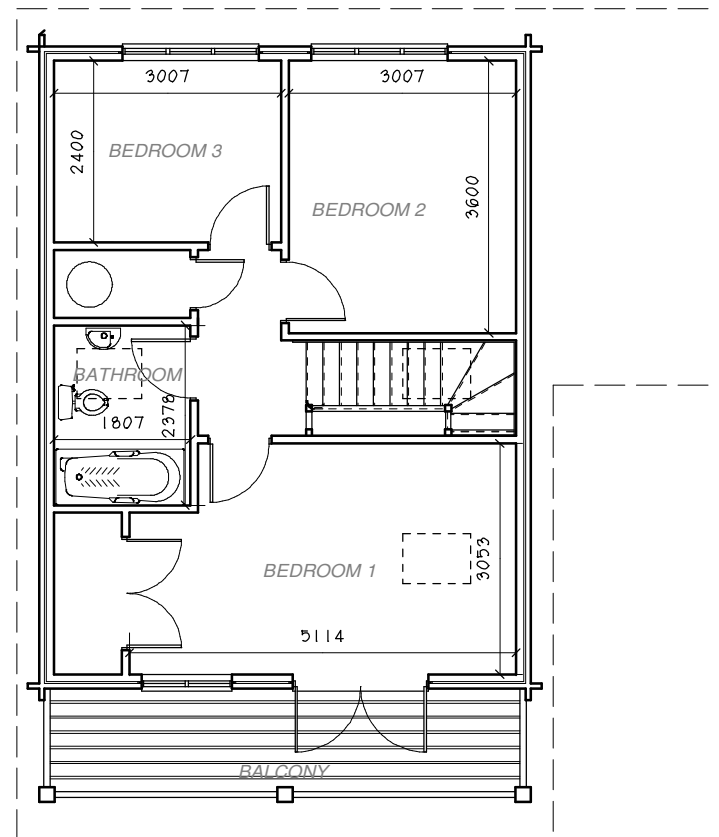

REAR ELEVATION

SIDE ELEVATION

GROUND FLOOR PLAN

FIRST FLOOR PLAN

PURE BUILDINGS

The Royal Bath &
West Showground,
Shepton Mallett,
Somerset.
BA4 6QN

Tel: 01749 345444
Fax: 01749 345888
Website: www.purebuildings.com
e-mail: enquiries@purebuildings.com

Title:

**3 BEDROOM
2 STOREY DWELLING**

Scale:	Date:	Drawn:	Paper Size:
1:100	JULY'10	NG	A3

Project No:	Drawing No:	Rev:
	890.A	

© 2009 COPYRIGHT Woodcraft Homes Limited owns the copyright to this plan and any implied licence is expressly excluded. The replication, copying, altering or any other activity, use or dealing with this plan by any person is prohibited without prior written consent of a director of Woodcraft Homes Limited.