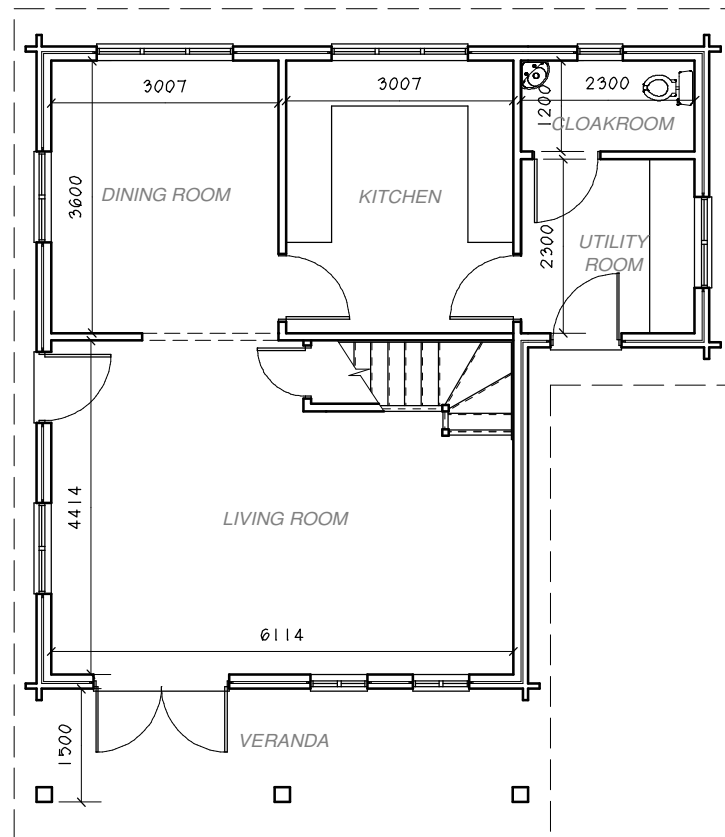

REAR ELEVATION

SIDE ELEVATION

GROUND FLOOR PLAN

FIRST FLOOR PLAN

PURE BUILDINGS

The Royal Bath &
West Showground,
Shepton Mallett,
Somerset.
BA4 6QN

Tel: 01749 345444
Fax: 01749 345888
Website: www.purebuildings.com
e-mail: enquiries@purebuildings.com

Title:

**3 BEDROOM
2 STOREY DWELLING**

Scale:	Date:	Drawn:	Paper Size:
1:100	JULY'10	NG	A3

Project No:	Drawing No:	Rev:
	890.A	

© 2009 COPYRIGHT Woodcraft Homes Limited owns the copyright to this plan and any implied licence is expressly excluded. The replication, copying, altering or any other activity, use or dealing with this plan by any person is prohibited without prior written consent of a director of Woodcraft Homes Limited.