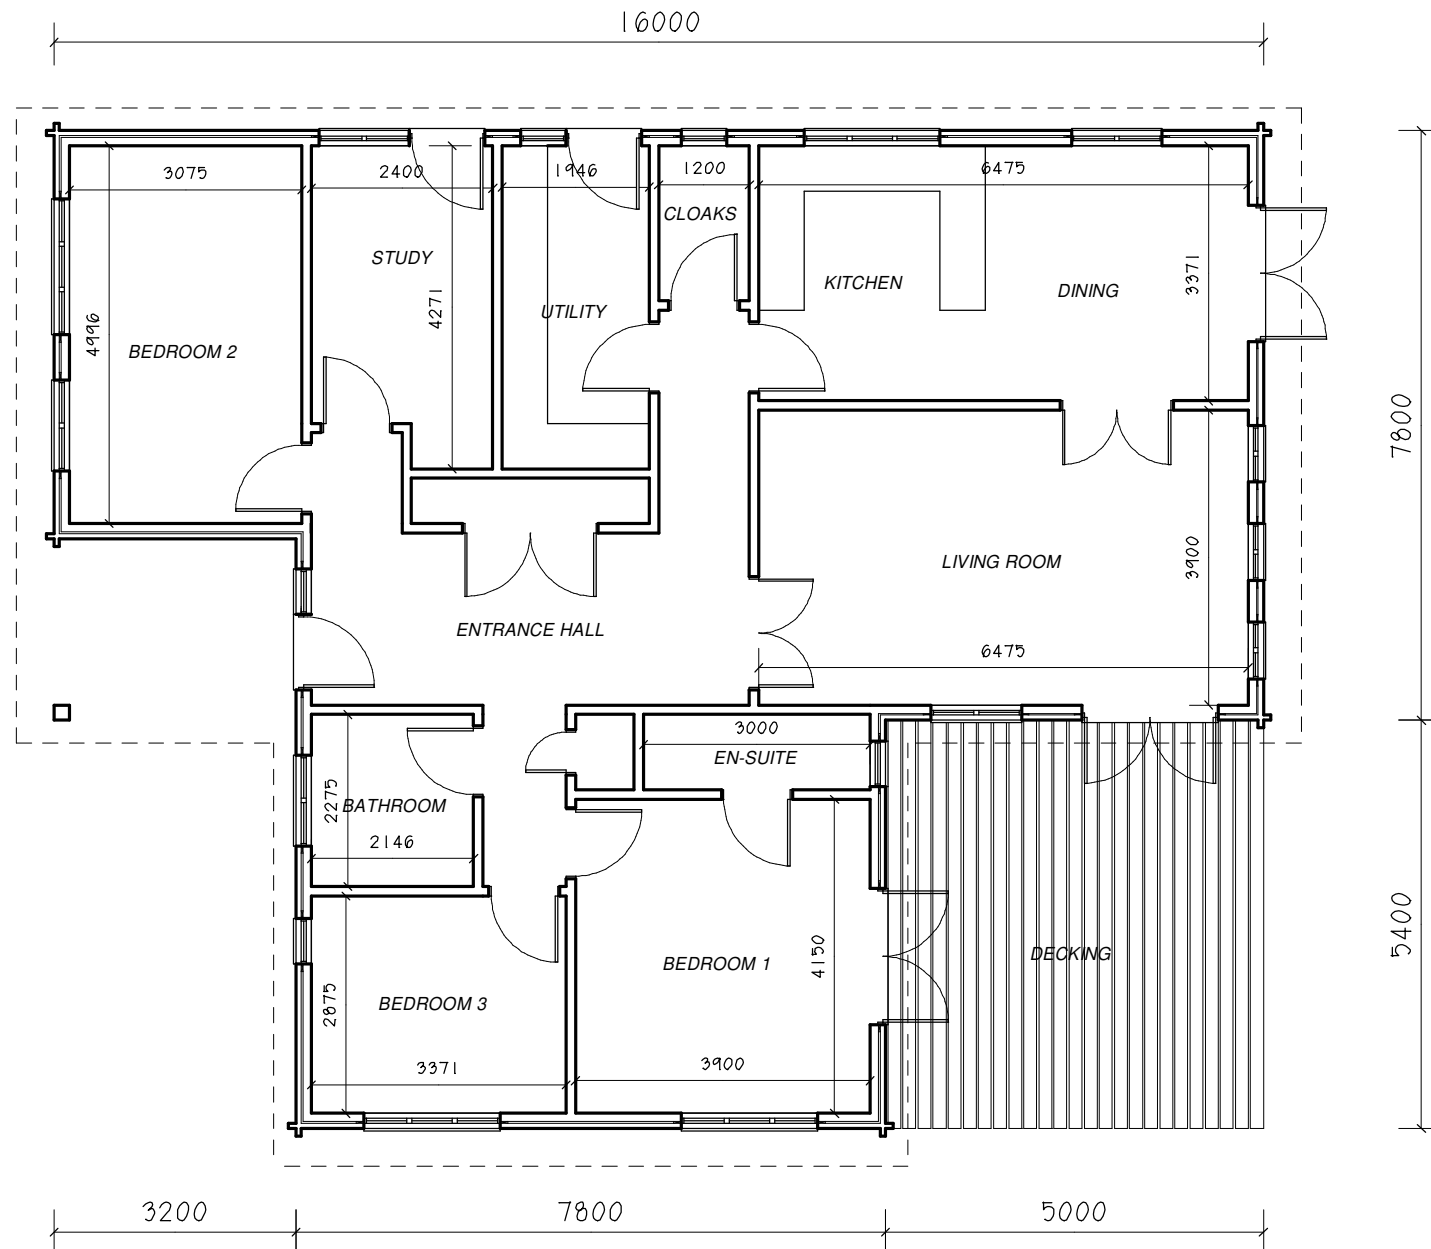

SIDE ELEVATION

REAR ELEVATION

FLOOR PLAN

PURE BUILDINGS
 The Royal Bath &
 West Showground,
 Shepton Mallett,
 Somerset.
 BA4 6QN
 Tel: 01749 345444
 Fax: 01749 345888
 Website: www.purebuildings.com
 e-mail: enquiries@purebuildings.com

Title:

3 BEDROOM DWELLING

Scale:	Date:	Drawn:	Paper Size:
1:100	JULY'10	NG	A3
Project No:	Drawing No:	Rev:	
	772.1		

© 2009 COPYRIGHT Woodcraft Homes Limited owns the copyright to this plan and any implied licence is expressly excluded. The replication, copying, altering or any other activity, use or dealing with this plan by any person is prohibited without prior written consent of a director of Woodcraft Homes Limited.