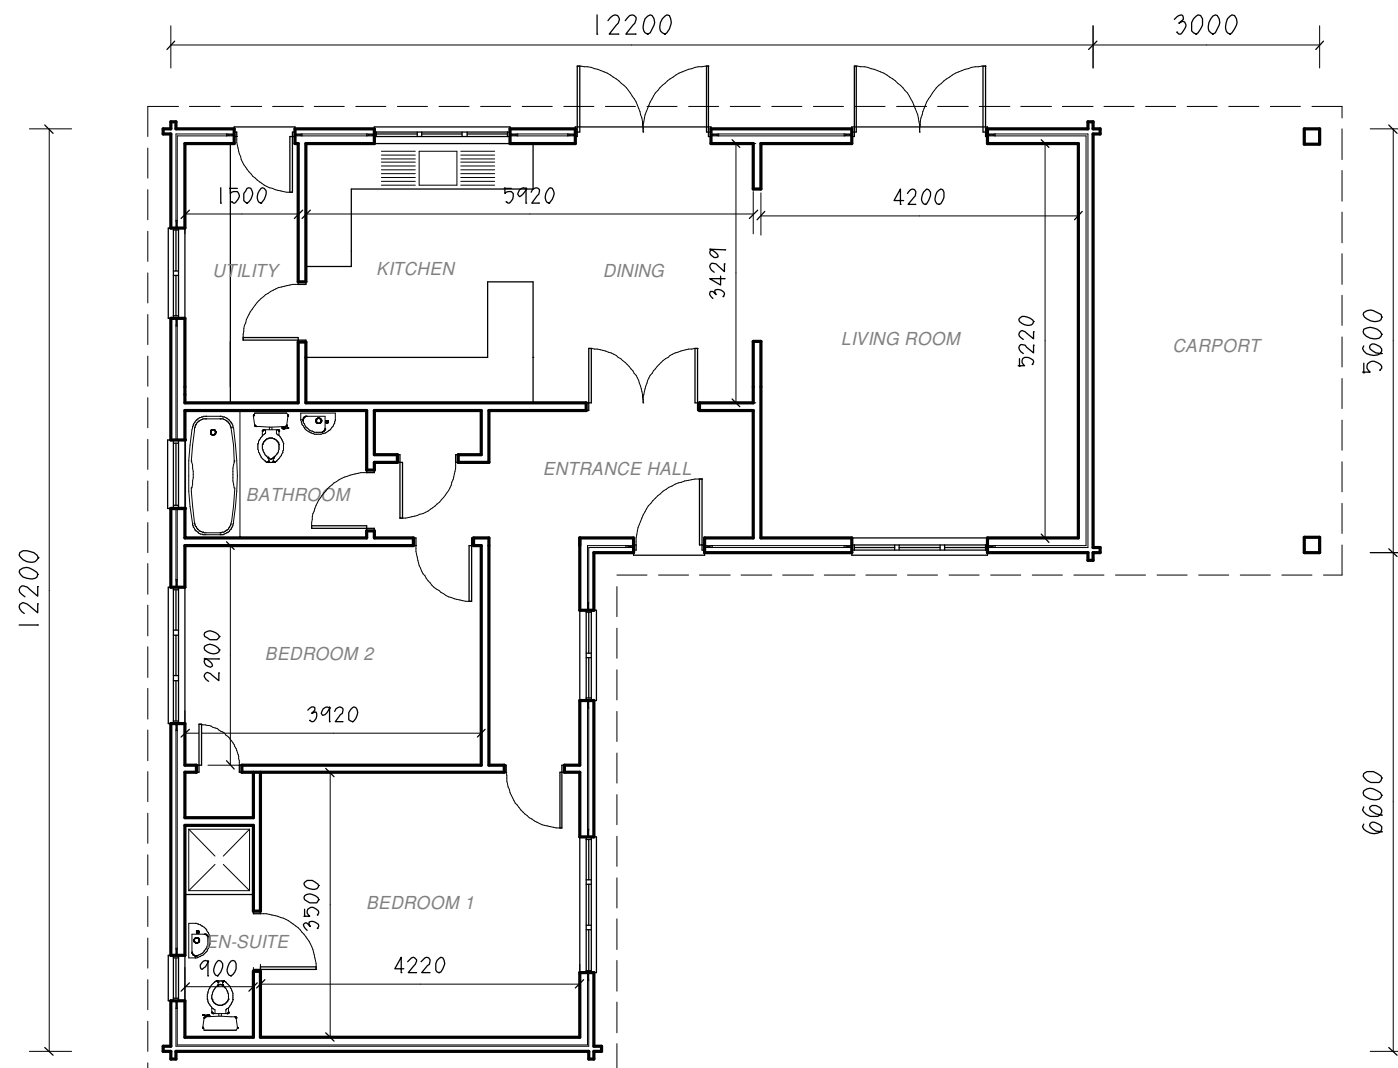

FRONT ELEVATION

SIDE ELEVATION

FLOOR PLAN

**PURE BUILDINGS**  
 The Royal Bath &  
 West Showground,  
 Shepton Mallett,  
 Somerset,  
 BA4 6QN  
 Tel: 01749 345444  
 Fax: 01749 345888  
 Website: www.purebuildings.com  
 e-mail: enquiries@purebuildings.com

Title:  
  
**2 BEDROOM DWELLING**

Scale:	Date:	Drawn:	Paper Size:
1:100	JULY'10	NG	A3

Project No:	Drawing No:	Rev:
	633	

© 2009 COPYRIGHT Woodcraft Homes Limited owns the copyright to this plan and any implied licence is expressly excluded. The replication, copying, altering or any other activity, use or dealing with this plan by any person is prohibited without prior written consent of a director of Woodcraft Homes Limited.