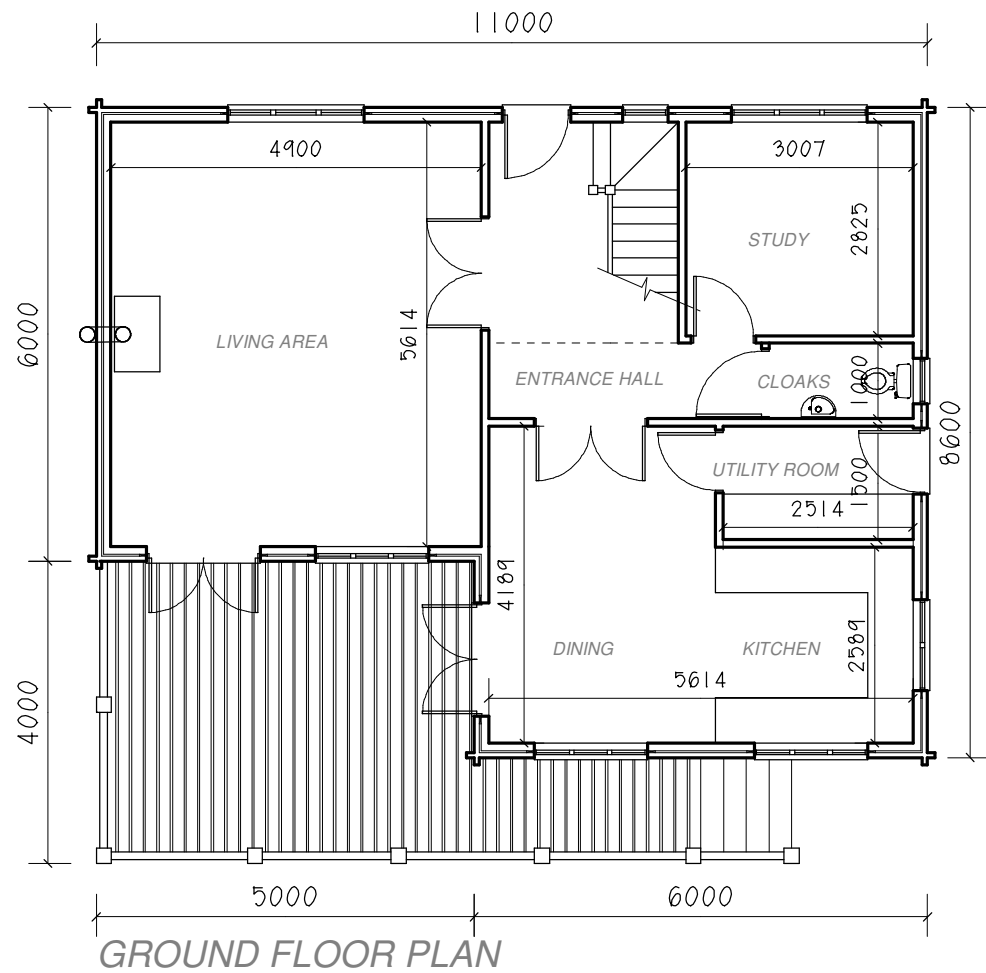

REAR ELEVATION

SIDE ELEVATION

**PURE BUILDINGS**

The Royal Bath &  
West Showground,  
Shepton Mallett,  
Somerset,  
BA4 6QN

Tel: 01749 345444  
Fax: 01749 345888  
Website: www.purebuildings.com  
e-mail: enquiries@purebuildings.com

Title:

**2 BEDROOM  
2 STOREY DWELLING**

Scale:	Date:	Drawn:	Paper Size:
1:100	JULY'10	NG	A3

Project No:	Drawing No:	Rev:
	601.A	

© 2009 COPYRIGHT Woodcraft Homes Limited owns the copyright to this plan and any implied licence is expressly excluded. The replication, copying, altering or any other activity, use or dealing with this plan by any person is prohibited without prior written consent of a director of Woodcraft Homes Limited.