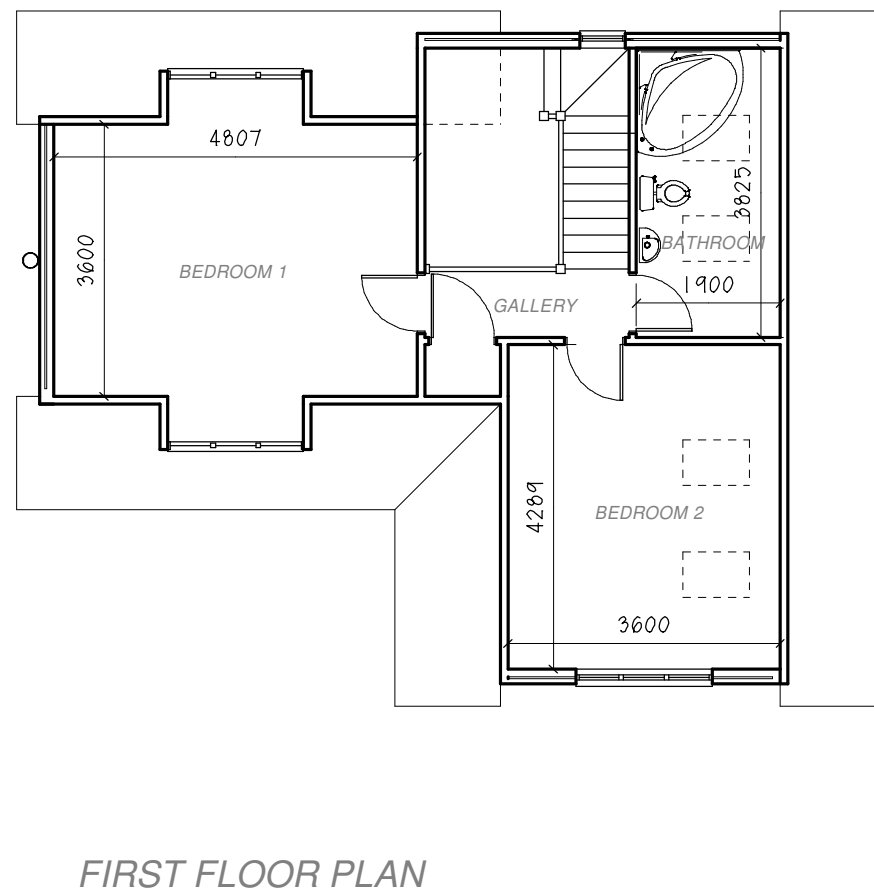

REAR ELEVATION

SIDE ELEVATION

**PURE BUILDINGS**

The Royal Bath &  
West Showground,  
Shepton Mallett,  
Somerset,  
BA4 6QN

Tel: 01749 345444  
Fax: 01749 345888  
Website: www.purebuildings.com  
e-mail: enquiries@purebuildings.com

Title:

**2 BEDROOM  
2 STOREY DWELLING**

Scale:	Date:	Drawn:	Paper Size:
1:100	JULY'10	NG	A3

Project No:	Drawing No:	Rev:
	601.A	

© 2009 COPYRIGHT Woodcraft Homes Limited owns the copyright to this plan and any implied licence is expressly excluded. The replication, copying, altering or any other activity, use or dealing with this plan by any person is prohibited without prior written consent of a director of Woodcraft Homes Limited.