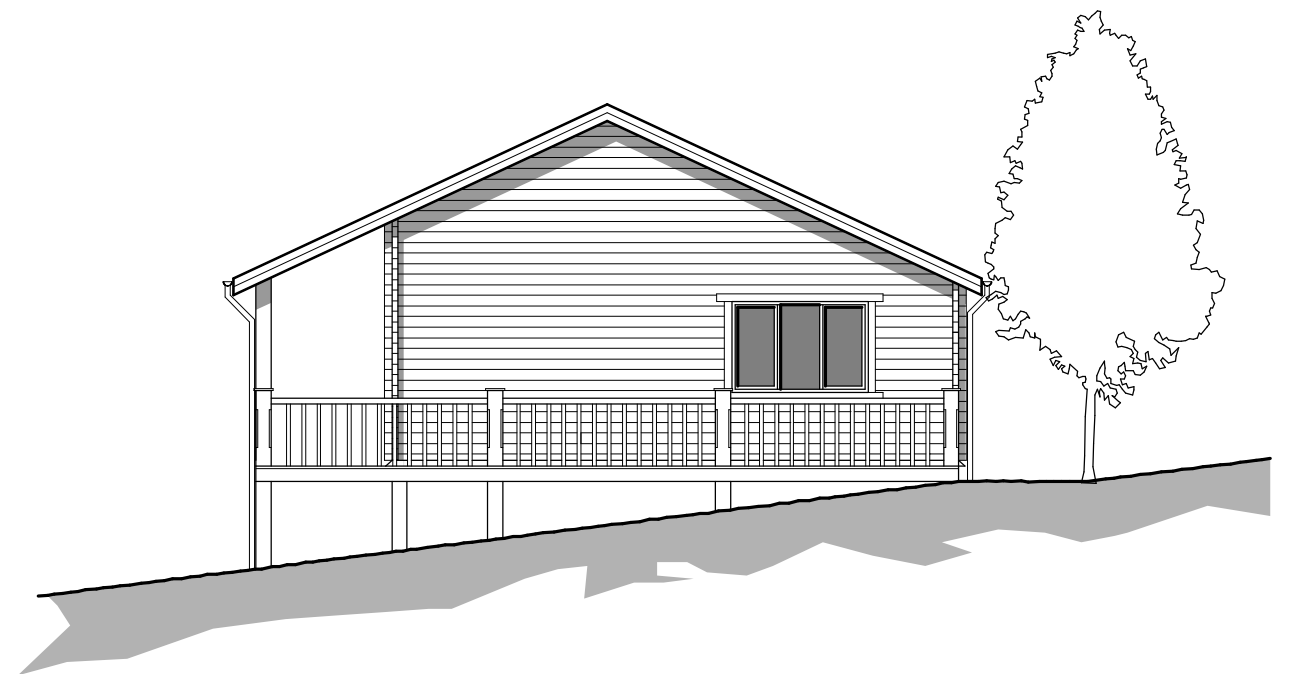

FRONT ELEVATION

REAR ELEVATION

FLOOR PLAN

**PURE BUILDINGS**  
 The Royal Bath &  
 West Showground,  
 Shepton Mallett,  
 Somerset.  
 BA4 6QN  
 Tel: 01749 345444  
 Fax: 01749 345888  
 Website: www.purebuildings.com  
 e-mail: enquiries@purebuildings.com

Title:  
  
**3 BEDROOM DWELLING**

Scale:	Date:	Drawn:	Paper Size:
1:100	JULY'10	NG	A3

Project No:	Drawing No:	Rev:
	574.1	

© 2009 COPYRIGHT Woodcraft Homes Limited owns the copyright to this plan and any implied licence is expressly excluded. The replication, copying, altering or any other activity, use or dealing with this plan by any person is prohibited without prior written consent of a director of Woodcraft Homes Limited.