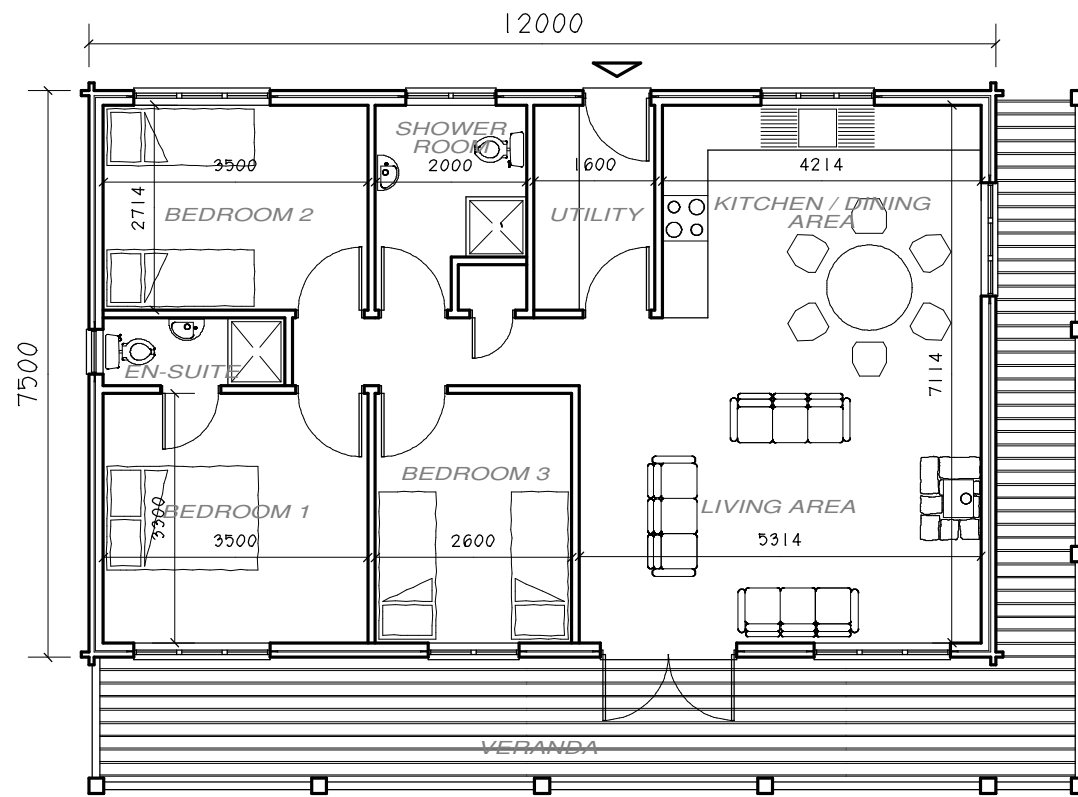

FRONT ELEVATION

REAR ELEVATION

FLOOR PLAN

**PURE BUILDINGS**  
 The Royal Bath &  
 West Showground,  
 Shepton Mallett,  
 Somerset.  
 BA4 6QN  
 Tel: 01749 345444  
 Fax: 01749 345888  
 Website: www.purebuildings.com  
 e-mail: enquiries@purebuildings.com

Title:  
  
**3 BEDROOM DWELLING**

Scale:	Date:	Drawn:	Paper Size:
1:100	JULY'10	NG	A3

Project No:	Drawing No:	Rev:
	574.1	

© 2009 COPYRIGHT Woodcraft Homes Limited owns the copyright to this plan and any implied licence is expressly excluded. The replication, copying, altering or any other activity, use or dealing with this plan by any person is prohibited without prior written consent of a director of Woodcraft Homes Limited.